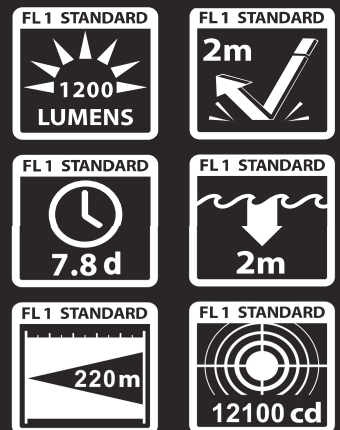

CADET G4

1,200 LUMEN TACTICAL/EDC FLASHLIGHT

NEW

The Powertac Cadet-G4 is a subcompact tactical and edc light. At a mere 3.57 inches in length, this pocket light offers an incredible 1,200 lumens on a single RCR123 rechargeable battery. A bidirectional clip allows for deep carry and can be clipped on the brim of a hat. Its compact size and high output makes it ideal for mounting on a PDW or for everyday carry.

BATTERY: (1) RCR123A/16340 RECHARGEABLE LI-ION OR (1)CR123A

SIZE: LENGTH: 90.8 MM
BEZEL DIAMETER: 25.4 MM
BODY DIAMETER: 22.56 MM

WEIGHT: 60 G (WITHOUT BATTERY)

OUTPUT/RUNTIME:

BATTERY	FIREFLY	LOW	MEDIUM	HIGH	TURBO	STROBE
RCR123A (3.7V)	4 LUMEN 4.5 DAYS	19 LUMENS 9.69 HOURS	140 LUMENS 3.27 HOURS	600 LUMENS 45 MINS	1,200 LUMENS 40 MINS	1,200 LUMENS 62 MINS
CR123A (3V)	4 LUMEN 7.8 DAYS	17 LUMENS 27 HOURS	128 LUMENS 4.88 HOURS	450 LUMENS 1.93 HOURS	-	450 LUMENS 4.1 HOURS

ALL PERFORMANCE DATA ARE RESULTS OF TESTING TO ANSI / NEMA FL1-2019 STANDARDS

NEW
RECHARGEABLE
FEATURES

MAGNETIC
CHARGING

MICRO
USB
RECHARGEABLE

MODEL# CAD-G4

- » 1,200 LUMEN MAX OUTPUT
- » 220 METER THROW
- » IDEAL EDC SIZE
- » DUAL BUTTON OPERATION WITH INSTANT STROBE
- » IDEAL FOR MOUNTING ON PDWS
- » CAN BE CLIPPED ON TO BRIM OF HAT
- » WATERPROOF SUBMERSIBLE UP TO 2 METERS