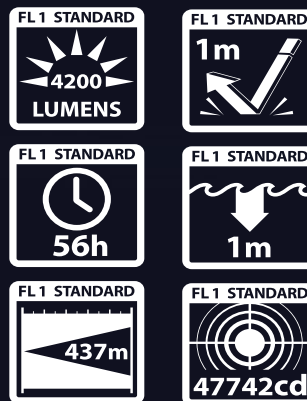

- X-TREME LIGHT OUTPUT
- EASY USE INTERFACE
- LONG THROW
- AGGRESSIVE KNURLING FOR NONSLIP GRIP
- MAGNETIC CHARGING SYSTEM

range performance.

Battery: (2) 32650 - 6500mAh Li-ion Battery Pack

Size: Length: 268 mm
 Bezel Diameter: 63.5 mm
 Body Diameter: 37.5 mm

Weight: 798g (without battery)

Output / Runtime:

Low	Medium	High	Strobe	S.O.S.
155 Lumens	610 Lumens	4200 Lumens	1820 Lumens	1820 Lumens
56 hrs	13 hrs	3.78 hrs	6.4 hrs	6.4 hrs

All performance data are results of testing to ANSI / NEMA FL1-2019 Standards