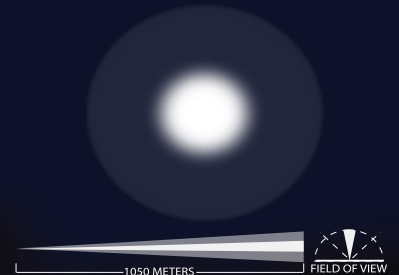

WATCHDOG ODXLT

X-TRA LONG THROW / SEARCH FLASHLIGHT

PowerTac's Watchdog ODXLT is designed for extra-long throw and can reach out 1050 meters. Watchdog is excellent for long range/airborne search, security at large installations, rural law enforcement and military applications. It is also a favorite of many sportsmen who utilize the built-in array of colored LEDs. The LED array can be used to conserve night vision (red), not spook animals (green) and for tracking purposes (blue). There is also an LED (blue and red) flashing sequence for Law enforcement use.

- X-TRA LONG THROW
- AGGRESSIVE KNURLING
- MULTI-COLOR LED (RED, GREEN, BLUE)

Battery: (2) 32650 - 6500mAh Li-ion Battery Pack

Size: Length: 267.3mm
 Bezel Diameter: 80mm
 Body Diameter: 37.4mm

Weight: 888g(with battery)

Output / Runtime:

White Focused Light:

Firefly	Low	Medium	High	Strobe	S.O.S.
10 Lumens	160 Lumens	760 Lumens	2300 Lumens	2300 Lumens	2300 Lumens
14 Days	28.4HRS	5.32HRS	2.96HRS	6hrs	6 hrs

Color Diffused Light:

White	Red	Green	Blue
180 Lumens	50 Lumens / 630nm	140 Lumens / 530nm	30 Lumens / 460nm
12 hrs	14 hrs	12 hrs	12 hrs

All performance data are results of testing to ANSI / NEMA FL1-2019 Standards

New Magnetic Charge Port