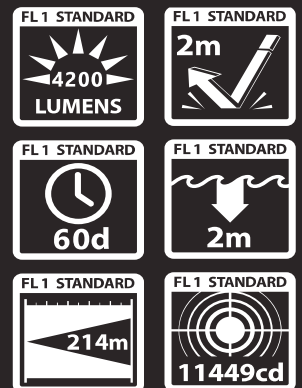

WARRIOR G4-FL

4,200 LUMEN FLASHLIGHT (WIDE BEAM)

The Powertac Warrior G4-FL is a tactical masterpiece. This compact duty light offers an impressive 4,200 lumen wide beam to provide maximal situational awareness. An instant strobe button offers quick access to strobe without the need to cycle through multiple modes during a tactical scenario. The crenellated strike bezel can break a window or be used as an effective self-defense tool. The Warrior G4-FL is ideal for law enforcement and military but is also an excellent hunting or home defense light.

BATTERY: (1) 18650 HIGH DISCHARGE RECHARGEABLE LI-ION OR (2) CR123A.
NOT COMPATIBLE WITH RCR123A / 16340

SIZE: LENGTH: 151.9 MM
BEZEL DIAMETER: 36.5 MM
BODY DIAMETER: 25.4 MM

WEIGHT: 152 G (WITHOUT BATTERY)

OUTPUT/RUNTIME:

FIREFLY	LOW	MEDIUM	HIGH	TURBO	STROBE
0.72 LUMENS	95 LUMENS	333 LUMENS	1,430 LUMENS	4,200 LUMENS	4,200 LUMENS
60 DAYS	15 HOURS	5.06 HOURS	1.23 HOURS	1.23 HOURS	2.09 HOURS

ALL PERFORMANCE DATA ARE RESULTS OF TESTING TO ANSI / NEMA FL1-2019 STANDARDS

CHARGING OPTIONS

1. MICRO WATERPROOF USB PORT (INCLUDED)
2. MAGNETIC CHARGE PORT (INCLUDED)

NEW
RECHARGEABLE
FEATURES

MODEL# WAR-G4FL

- » 4,200 MAX LUMEN OUTPUT
- » 214 METER THROW
- » IDEAL LIGHT FOR LAW ENFORCEMENT DUTY
- » INSTANT STROBE WITH ONE HAND OPERATION
- » CRENELLATED BEZEL FOR SELF-DEFENSE
- » WIDE BEAM PROVIDES BIG AREA FOR SITUATIONAL AWARENESS
- » WATERPROOF SUBMERSIBLE UP TO 2 METERS