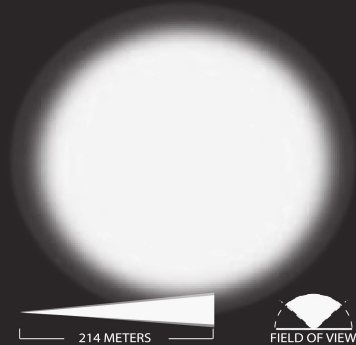

CHARGING OPTIONS

1. MICRO WATERPROOF USB PORT (INCLUDED)
2. MAGNETIC CHARGE PORT (INCLUDED)

NEW
RECHARGEABLE
FEATURES

MODEL# WAR-G4FL

- » 4,200 MAX LUMEN OUTPUT
- » 214 METER THROW
- » IDEAL LIGHT FOR LAW ENFORCEMENT DUTY
- » INSTANT STROBE WITH ONE HAND OPERATION
- » CRENELLATED BEZEL FOR SELF-DEFENSE
- » WIDE BEAM PROVIDES BIG AREA FOR SITUATIONAL AWARENESS
- » WATERPROOF SUBMERSIBLE UP TO 2 METERS